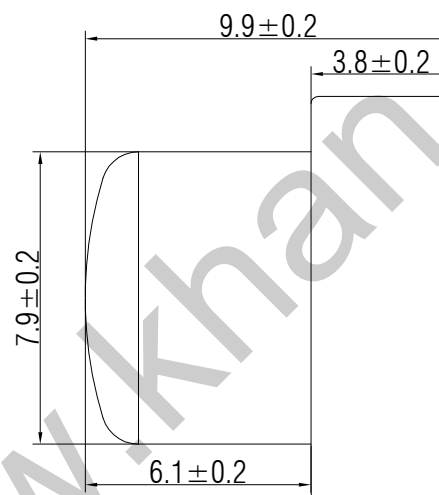

SWITCH CAP
P/N:SC122

Materials ABS

Color Chrome plated
(OEM AVAILABLE)

Packaging

Bulk Package

Inner Package: Plastic bag

Outer Package: Carton

WENZHOU KHAN ELECTRONIC

VERSION		PROJECTION	DESIGNED	Wei Lin
KH14FE22E			CHECKED	ZhongJu Peng
SCALE	SIZE	 Dimensions are shown:mm(inches)	APPROVED	Johan Xu
5:1	A4		2022.05.11	